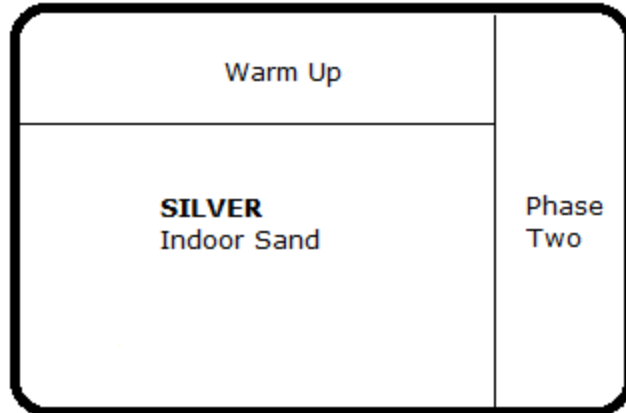

Northern Ireland Festival 2023 Showgrounds Layout

Duration
Parking

S
T
A
B
L
E
S

▶ Toilets

▶ Stable Office

▶ Show Office

▶ Bar / Restaurant / Toilets / Showers

Entrance