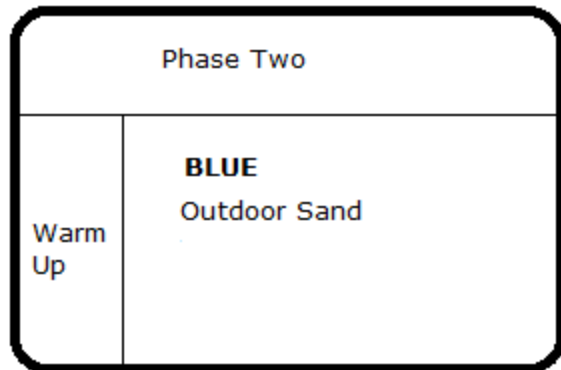

Northern Ireland Festival 2023 Showgrounds Layout

Duration
Parking

S
T
A
B
L
E
S

▶ Toilets

▶ Stable Office

▶ Show Office

▶ Bar / Restaurant / Toilets / Showers

Entrance