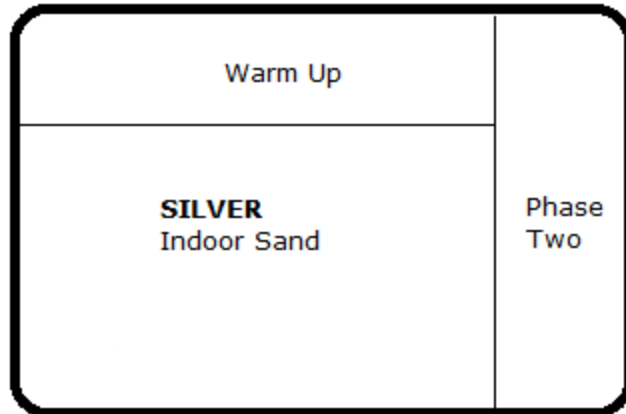

Northern Ireland Festival 2023 Showgrounds Layout

Duration
Parking

S
T
A
B
L
E
S

▶ Toilets

▶ Stable Office

▶ Show Office

▶ Bar / Restaurant / Toilets / Showers

Entrance